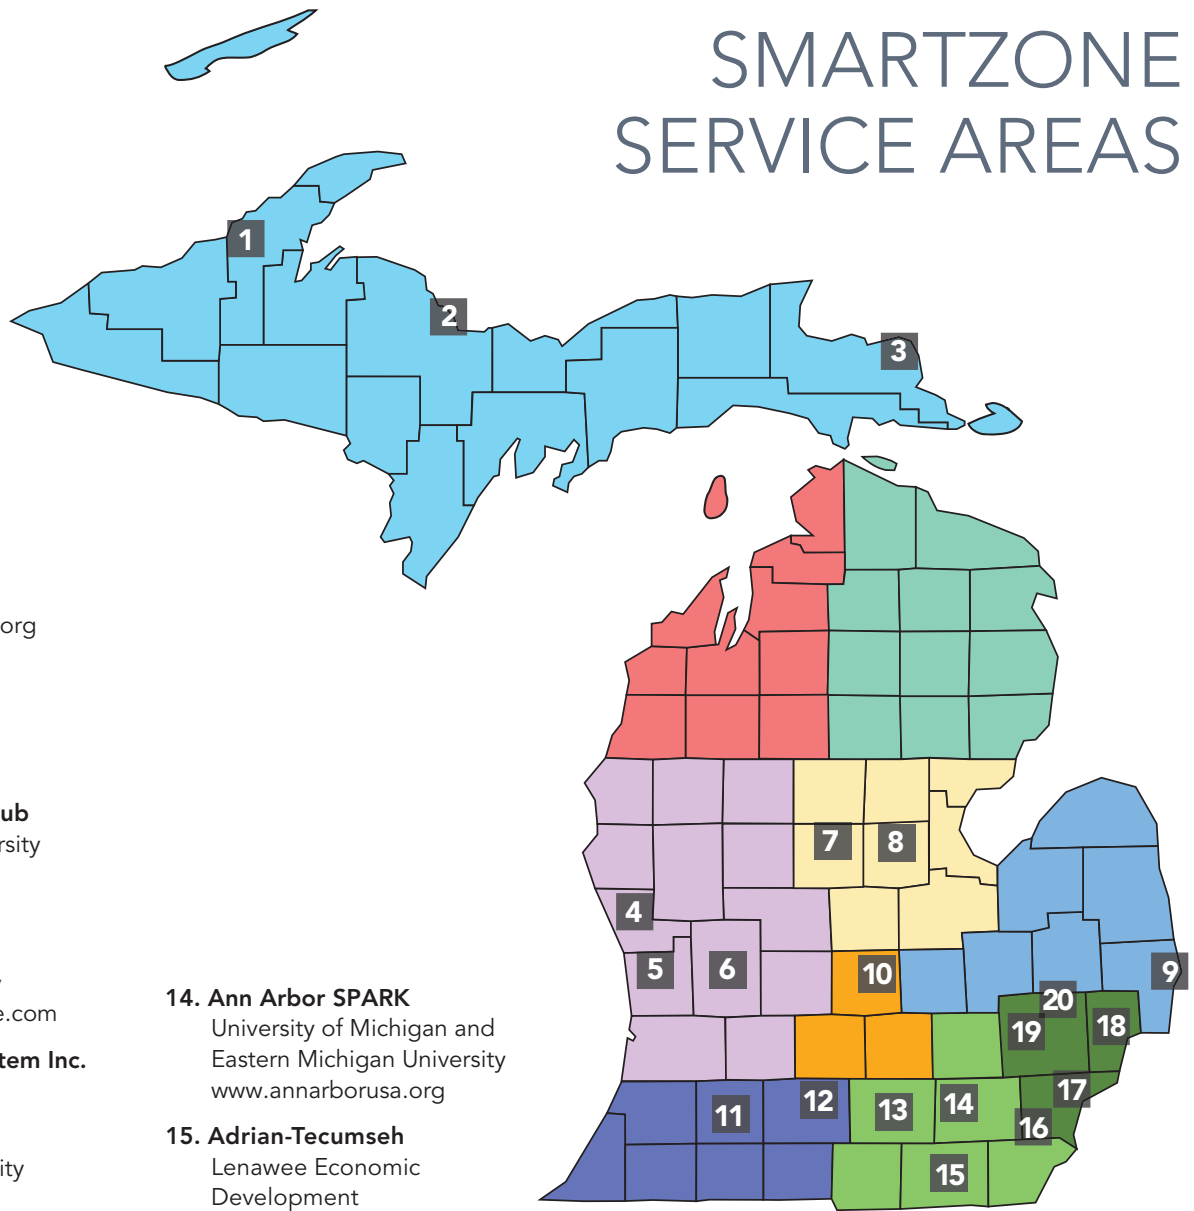

SMARTZONE SERVICE AREAS

SmartZones

1. **1. MTEC SmartZone**
   Michigan Technological University
   www.mtecsz.com
2. **2. Innovate Marquette SmartZone**
   Northern Michigan University
   www.innovatemarquette.org
3. **3. Sault Ste. Marie**
   Sault Ste. Marie SS Mart
   Lake Superior State
   www.ssmartzone.com
4. **4. Muskegon Innovation Hub**
   Grand Valley State University
   www.gvsu.edu/mihub
5. **5. Holland SmartZone Lakeshore Advantage**
   Michigan State University
   www.lakeshoreadvantage.com
6. **6. Start Garden/SG Ecosystem Inc.**
   www.startgarden.com
7. **7. CMURC**
   Central Michigan University
   www.cmurc.com
8. **8. Midland SmartZone Midland Tomorrow**
   www.midlandtomorrow.org
9. **9. Port Huron**
   St. Clair County EDA
   810.982.9511
10. **10. Lansing Regional SmartZone/LEAP**
    Michigan State University
    www.purelansing.com
11. **11. Southwest Michigan Innovation Center**
    Western Michigan University
    www.kazoosmic.com
12. **12. Battle Creek Unlimited**
    Western Michigan University and Kellogg Community College
    www.bcunlimited.org
13. **13. Jackson Technology Park SmartZone**
    Baker College, Jackson College, and Spring Arbor University
    www.enterprisegroup.org

1. **14. Ann Arbor SPARK**
   University of Michigan and Eastern Michigan University
   www.annarborusa.org
2. **15. Adrian-Tecumseh**
   Lenawee Economic Development
   www.lenaweenow.org
3. **16. Pinnacle Aeropark**
   Huron Township LDFA
   www.hurontwpldfa.com
4. **17. TechTown**
   Wayne State University
   www.techtowndetroit.org
5. **18. Macomb-OU INCubator**
   Oakland University—Macomb
   www.oakland.edu/macombouinc

1. **19. Automation Alley**
   Lawrence Technological University and Oakland University
   Southfield Centropolis
   www.automationalley.com
   www.ltucollaboratory.com
   www.southfieldcentropolis.com
2. **20. OU INC**
   Oakland University—Rochester
   www.oakland.edu/ouinc

REGIONS

Upper Peninsula region	East Michigan region
Northwest region	South Central region
Northeast region	Southwest Michigan region
West Michigan region	Southeast Michigan region
East Central region	Detroit Metro region